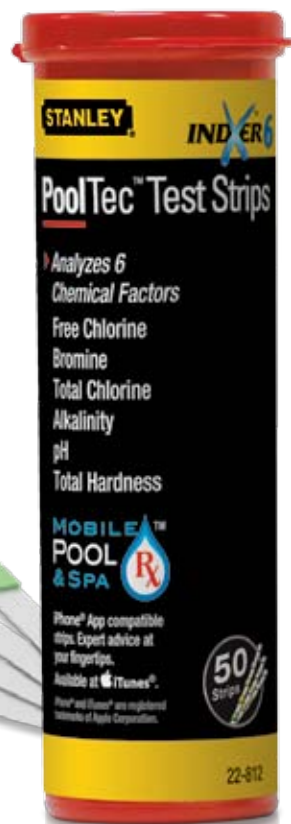

22812 IndXer™ 6 Test Strips

50 strips included in this handy pop top container.

Mobile Pool Rx™ works with all IndXer™ Test Strips and Test Kits.

Mobile Pool Rx™ water analysis App for test kits and test strips provides the expert advice of a pool and spa professional right at your fingertips. Available for download at iTunes®.

IndXer™ 6 Test Strips

- Pool and spa water testing strips
- Swirl in water for instant reading
- Analyzes 6 chemical factors: Free Chlorine, Bromine, Total Chlorine, Alkalinity, pH, and Total Hardness

iPhone™ and iTunes® are registered trademarks of Apple Corporation.