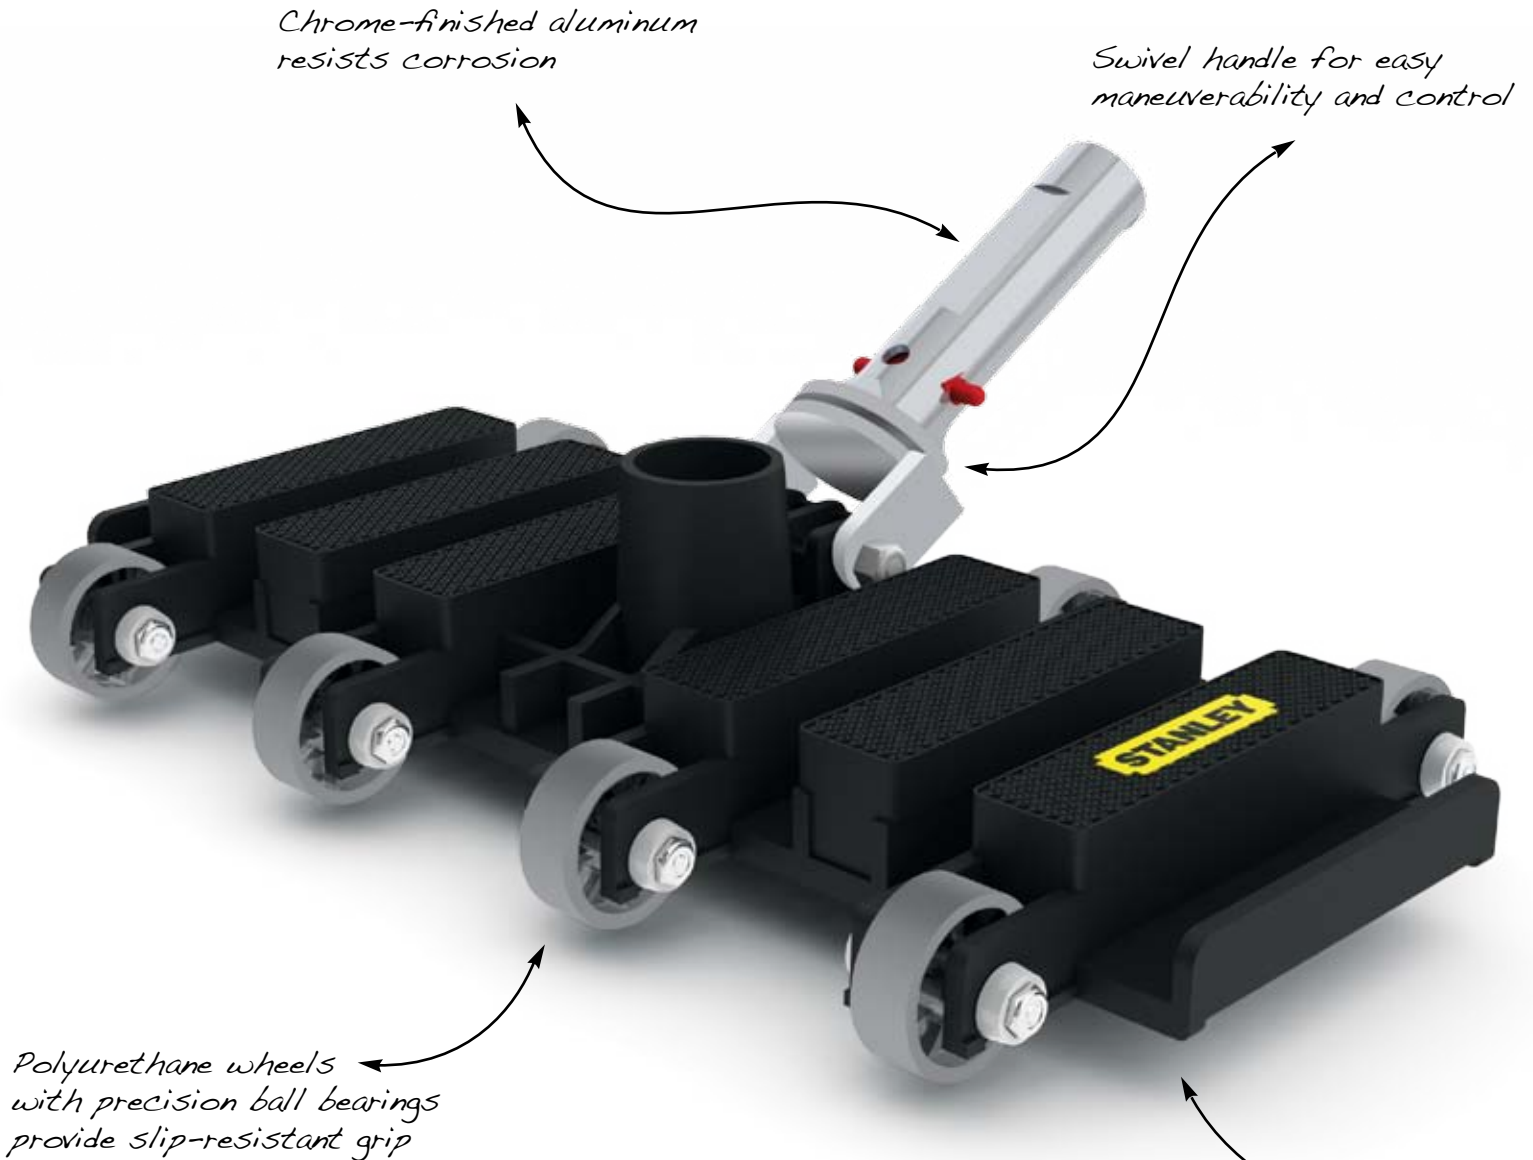

Item #	Product Dimensions	Package Type
21881	1 ½ in x 13 ¾ in x 24 ¾ in	Shrink Wrap with Insert/Bulk

PoolTec[™]

VACUUMS & HOSES

Vacuuming pools is made easier. Stanley® adds flexibility, strength and choice with its broad selection of vacuums and hoses.

PoolTec™ Vacuums & Hoses. The flexibility you need.

27830 DLX Gunitite Flex Vacuum

DLX Gunitite Flex Vacuum

- Designed with swivel handle and additional weights for increased control and maneuverability
- Designed for hard surface pools; heavy-weighted flexible body resists floating
- Long-lasting polyurethane wheels with precision ball bearings
- Chrome-finished aluminum quick-change handle fits standard 1 ¼ in diameter pole and vacuum connector fits 1 ½ in diameter hose
- Features Stanley's signature diamond pattern and logo insert
- 3 ¼ in x 15 ¼ in x 11 ¾ in

Vinyl Liner Vacuum

- Weighted body designed to resist floating
- Rubber bumper protects vinyl pools from marks
- Quick-change handle fits standard 1 ¼ in diameter pole
- Featuring Stanley's signature diamond pattern with logo insert
- Vacuum connector fits 1 ¼ in & 1 ½ in diameter hose

Item #	Dimensions	Package Type
18825	Product: 4 ½ in x 12 in x 10 in Package: 4 in x 13 ¾ in x 11 ⅝ in	Clam Shell/Bulk

Gunite Flex Vacuum

- Designed for hard-surface pools, weighted flexible body resists floating
- Chrome-finished aluminum quick-change handle fits standard 1 ¼ in diameter pole and vacuum connector fits 1 ½ in diameter hose