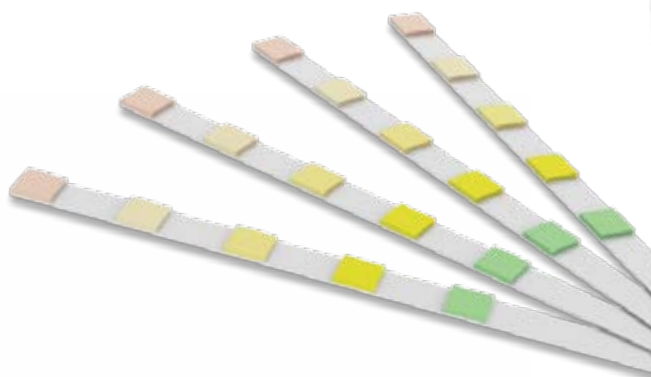

22812 IndXer™ 6 Test Strips

50 strips included in this handy pop top container.

Mobile Pool Rx™ works with all IndXer™ Test Strips and Test Kits.

Mobile Pool Rx™ water analysis App for test kits and test strips provides the expert advice of a pool and spa professional right at your fingertips. Available for download at iTunes®.

IndXer™ 6 Test Strips

- Pool and spa water testing strips
- Swirl in water for instant reading
- Analyzes 6 chemical factors: Free Chlorine, Bromine, Total Chlorine, Alkalinity, pH, and Total Hardness

iPhone™ and iTunes® are registered trademarks of Apple Corporation.